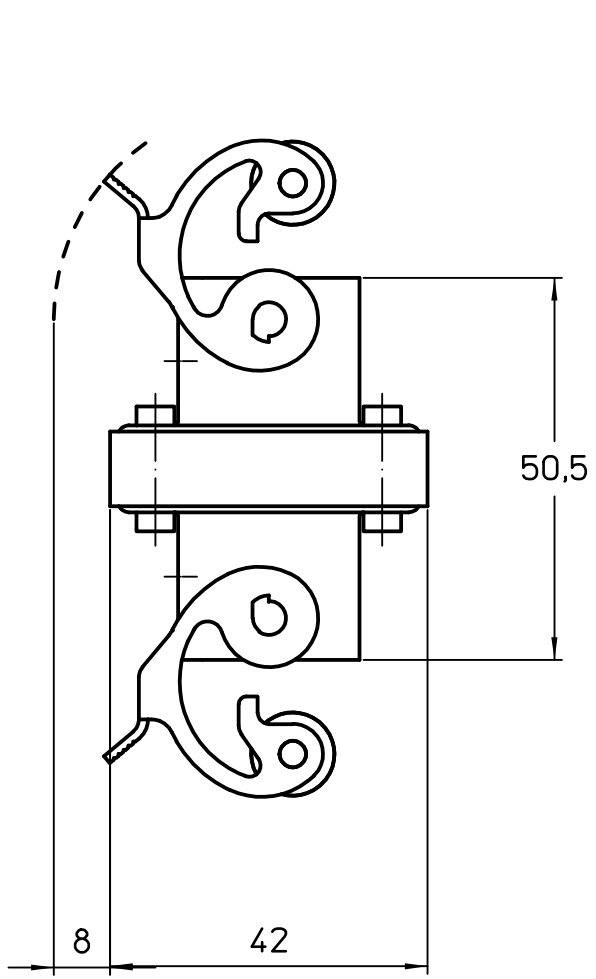

Diritti riservati All rights reserved

dimensions in mm
Date 12/10/10
Sign. T.Tedeschi

CYG 8/2 JFA
metal RJ45 coupler 8P+2

Scale
1:1