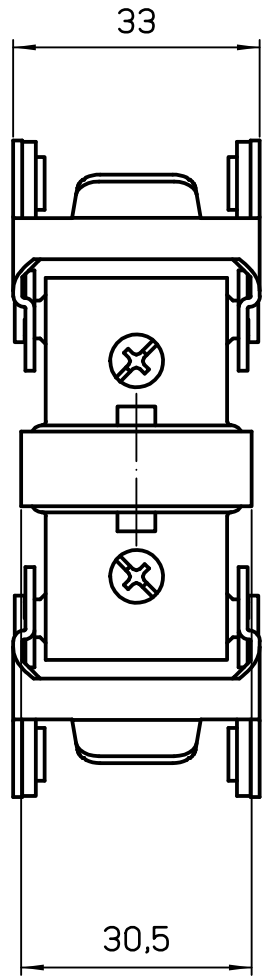

Diritti riservati All rights reserved

dimensions in mm
Date 12/10/10
Sign. T.Tedeschi

CYG 8/2 JFA
metal RJ45 coupler 8P+2

Scale
1:1